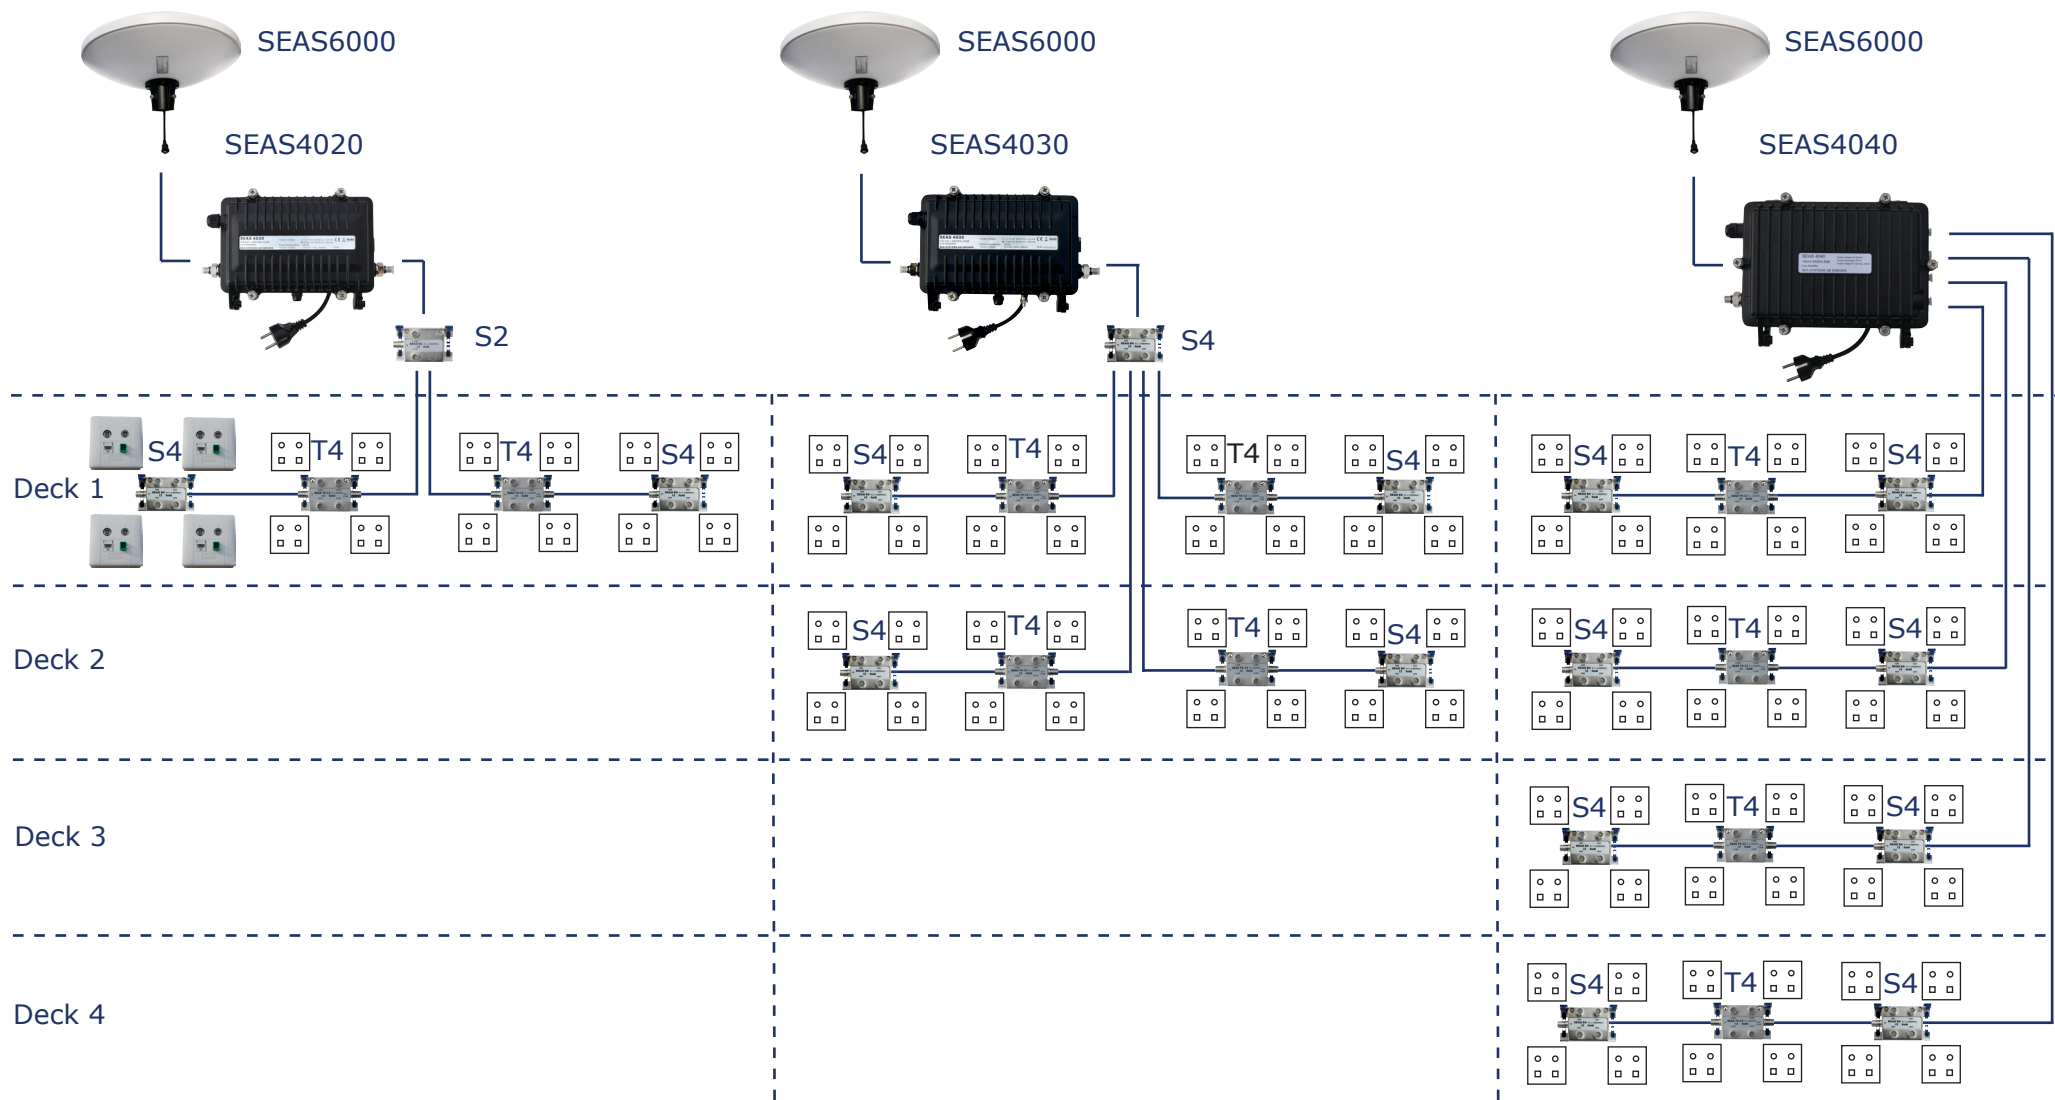

SEAS System

Shows overall system configuration

Up to 16 Outlets

Up to 32 Outlets

Up to 48 Outlets

All specifications stated are subject to change without notice.

SEAS Overall System Config_Rev. 1.3.pdf